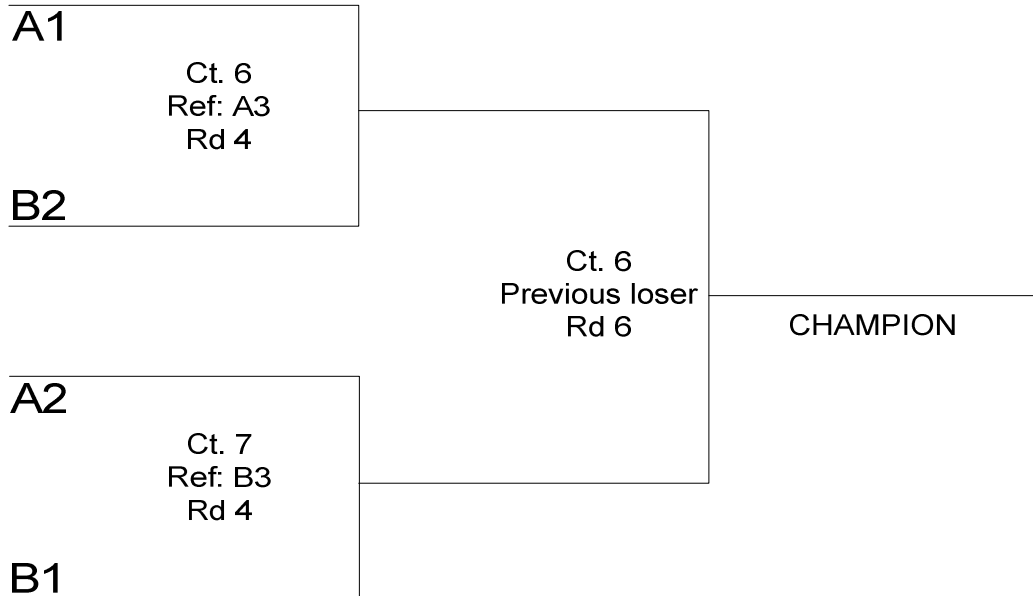

Gold Bracket