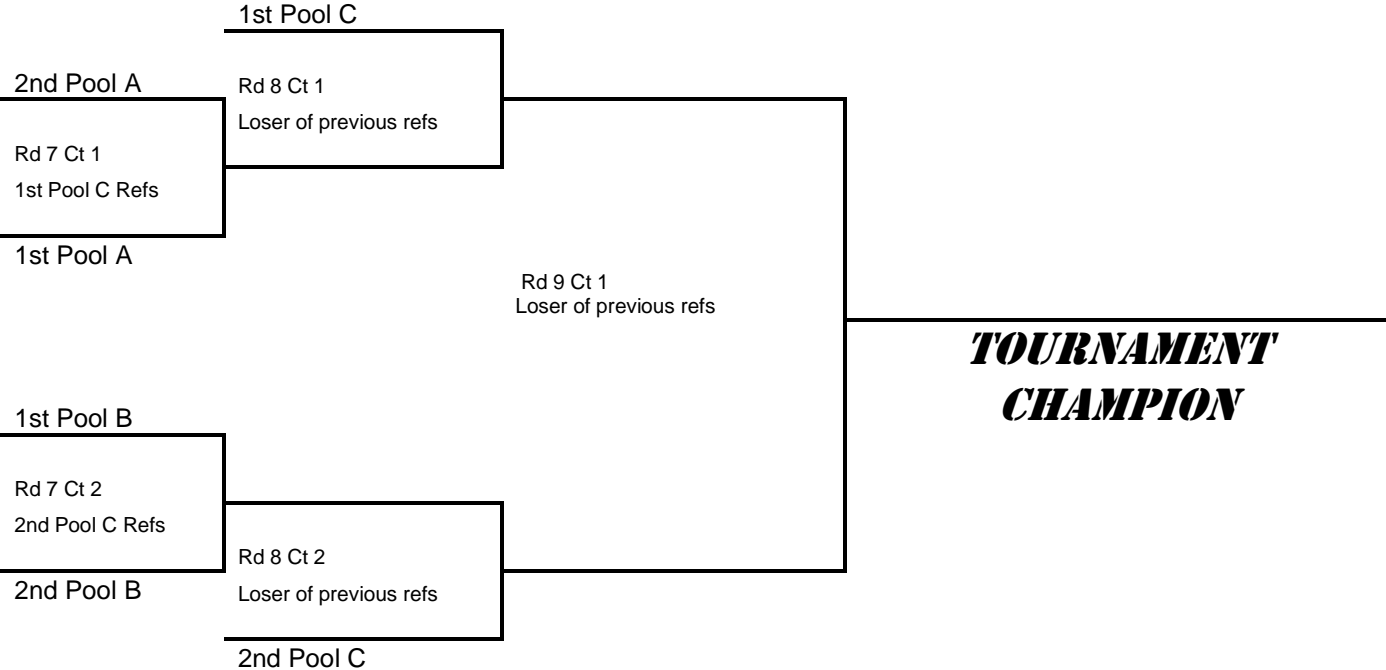

Gold Bracket