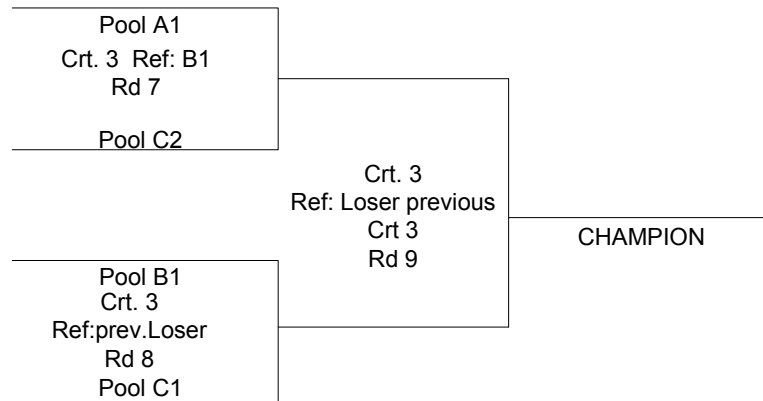

Gold Division