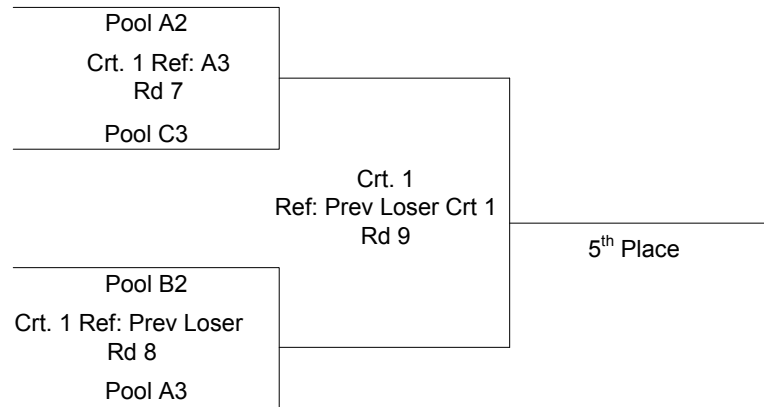

Teams will play each other then, be seeded and play 3-2, 1 vs winner.

Top 2 advance to Gold

Schedule

	Pool A	Pool B	Pool C	
Start Time	Court 1	Court 2	Court 3	REF
8:30 AM RD1	1-3 (2)	1-3 (2)	1-3	2
Rd 2	2-4 (1)	2-4 (1)	2-3	1
Rd 3	1-4 (3)	1-4 (3)	1-2	3
Rd 4	2-3 (1)	2-3 (1)	Break	
Rd 5	3-4 (2)	3-4 (2)	Seed 3 - Seed 2	Seed 1
Rd 6	1-2 (4)	1-2 (4)	Seed 1 vs Prev. Winner	Prev Loser

Gold Division

Silver Division

Bronze Division